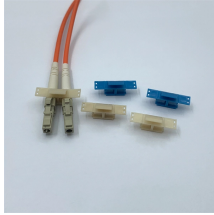

Installation of 36-channel rack distribution box

Installation of 36-channel rack distribution box

View online or download Nec 36U Rack System User Manual.

To install cable in the splicing side of the wall box, cable can be inserted through one of the holes after removing the plug, or removing the entire feed through plate after unscrewing it (required for ring ...

Rack PDU Installation and Operational Manual
Date: Mar 31 2025 Type: User guide Languages: English

The Keysight E7685A PDU Installation Kit enables you to mount an Keysight Power Distribution Unit (PDU) in an Keysight instrument rack. This kit is required if the rack is not already equipped with a ...