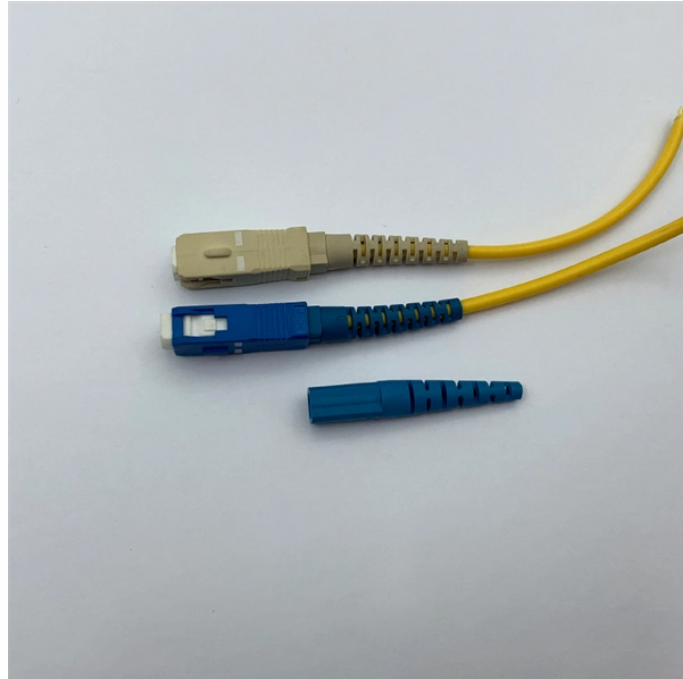

## Installation of 16-channel distribution box

## Installation of 16-channel distribution box

Learn how to install a distribution box safely and correctly. Covers wiring, placement, standards, and expert tips for a compliant setup.

Before starting the installation, finding a proper place for putting the distribution box is crucial, because it largely decides the safety and convenience ...

It is available in flush-mounted and surface-mounted versions, with 16-module and 32-module base options to meet various installation needs.

Learn how to safely install an MCB distribution box with this comprehensive guide. Step-by-step instructions to ensure correct installation.