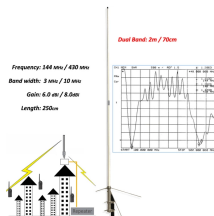

Even if you're an experienced homeowner or contractor, the complexity of wiring a home's electrical distribution board can be daunting. That's why having a clear, detailed diagram of ...