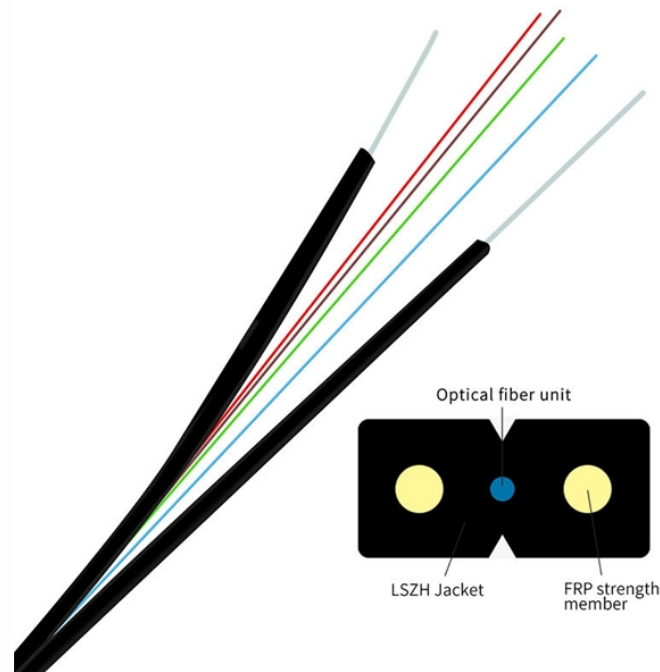

Installation Solution for Cambodia Exchange Container 2U

Overview

This document describes the recommended procedure for installing the Pretium®-02U Rack-mountable housing (Figure 1). The unit fits into 19-inch utility racks and occupies two rack spaces. Determine your rack type: There are slight differences in the installation of this kit into a “4Post Cabinet” rack versus a “Double 2Post” rack. Measure the “Mounting-Depth” for your rack from the front of the “Front-Mounting-Surface” to the. Leading logistics partner in Cambodia providing world-class container depot services, freight forwarding, and comprehensive supply chain solutions. Through out years of proven records, ICM has become the symbol of Excellent Quality of Work & Service for the construction & maintenance sectors especially for the Oil, Gas, Chemical, Power, Food & Beverage industries in. Our wide inventory includes standard shipping containers, High Cube containers, open-top containers, flat racks, reefer (refrigerated) containers, and specialized options such as COSHH chemical stores and custom container conversions. is dedicated to providing exceptional container management solutions, supporting Cambodia's logistics sector, and enhancing global trade efficiency.