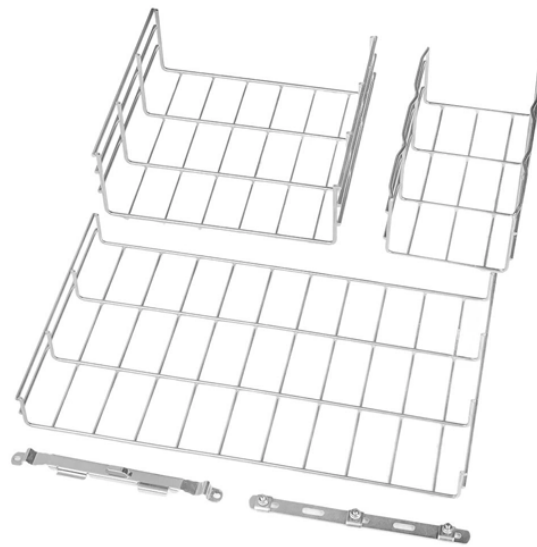

Installation Scheme for Uzbekistan Telecommunication Temperature Control Cabinet 47U

Installation Scheme for Uzbekistan Telecommunication Temperature

For proper installation, it is necessary to contact a specialist who has extensive experience in this field. Typically, installers use a drill and screwdriver, anchors or screws with a diameter of 5-8 mm and a ...

The work covered here consists of the furnishing of all necessary labor, supervision, materials, accessories, parts, equipment, and services to provide and install a complete freestanding ...

View and Download Elektro-Automatik Rittal TS 47U installation manual online. Cabinet. Rittal TS 47U enclosure pdf manual download.