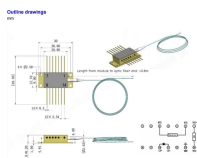

Learn the do's and don't of network cable installation, from the planning process to the hardware to potential hazards to watch out for.

Learn Cat6A requirements for Wi-Fi 7, PoE++ thermal management, SFP+ uplinks, and proper installation techniques for 10Gbps infrastructure. ...

Learn Cat6A requirements for Wi-Fi 7, PoE++ thermal management, SFP+ uplinks, and proper installation techniques for 10Gbps infrastructure. Modern network racks face new physical ...

Typically these cabinets would be configured in a manner using rack mount patch panels and cable managers along with vertically mounted cable managers to provide pathways for patch cords ...