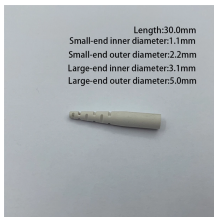

Learn what to look for in a 2 core fiber optic cable, from types and specs to price and durability. Make an informed buying decision with this expert guide.