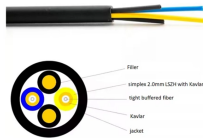

I assumed since it was 4 inch holes and 4 inch pipes, it would work even if it wasn't pretty, but that was not the case. The inlet hole is 5 inches in diameter, and I could not find any fittings to ...

CANTEX PVC junction boxes connect effortlessly with our applicable PVC pipe and fittings. The CANTEX junction box can also be used with electrical metal tubing (EMT) as long as proper NEMA ...

American Distribution Boxes are made of high-density polyethylene for years of dependable use. They are non-corrosive, strong, and lightweight for easy handling. Inlet and outlet elevations are positioned ...

Up to 6% cash back. Offer an ideal solution to withstand the ...

Choose from 5 heights to set your inlets and outlets on each side. It also comes complete with the only seal on the market that accepts 2", 3", 4" smooth wall and corrugated pipe. No more different fittings ...

Shop through a wide selection of Electrical boxes, conduits, & fittings at Amazon . Free shipping and free returns on Prime eligible items.

MINI-PRIME™ Electronic Trap Primer - 1/2" Inlet - (Use with Distribution Units, Sold Separately)