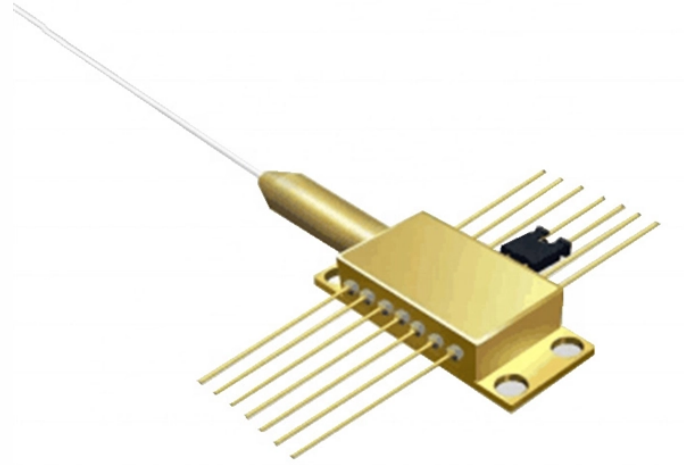

## Industrial Switch Rail Accessories

## Industrial Switch Rail Accessories

Our Industrial Ethernet Switch portfolio comprises Managed and Unmanaged Switches with Gigabit, PoE, IEC 61850 certification, and for DIN rail mounting.

DIN Rail from AutomationDirect, the best value in industrial automation - low prices, fast shipping, and free award-winning service.

Add DIN-rail clips or 19" rack mount brackets to your Ethernet switches and networking devices so you can install them in nearly any location.

Buy Industrial Switch Accessories. Newark Electronics offers fast quotes, same day dispatch, fast delivery, wide inventory, datasheets & technical support.

RLH offers a comprehensive selection of accessories to complement and enhance our Industrial Switch lineup, ensuring seamless integration and deployment.

When building or upgrading an industrial network, din rail mounted switches and related control components provide compact, durable, and easy-to-install solutions. This guide highlights ...