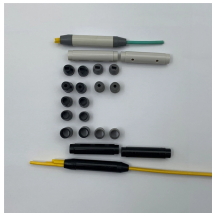

We offer an industry-leading selection of DIN Rail models with more than 20 different sizes, including rail with or without mounting holes. Our unperforated rail option allows you to drill your own holes as you ...