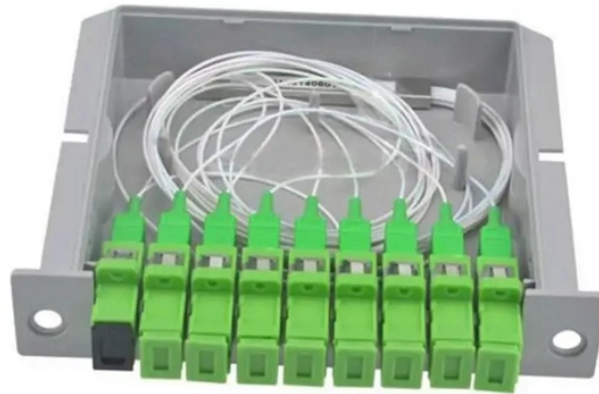

Industrial Ethernet Micro Module Server Room 4U

Industrial Ethernet Micro Module Server Room 4U

The RMS3400 4U rack mount industrial computer is designed for high-density rack mount server applications. It offers flexibility in system configuration over a wide range of applications including ...

Wall-mount cabinet secures and organizes 4U of 19-inch rack equipment in network wiring closets and other locations with limited floor space. Houses equipment up to 20 inches deep, but extends just 8 ...

Stealth Rack Mount PCs and Servers offer 1U-4U sizes, Redundant Power, Mass Storage, AC/DC Inputs, and Fanless options for rugged performance. Get a quote now.

Check out ICI's wide selection of rugged, reliable, and fully customizable 4U rack mount PCs.

Rackmount chassis Server case 19 inch ATX 4U
N406C Drives 3 x 5.25" + 8 x 3.5" (int.)
Motherboard Size 12" x 9.6" (ATX, Micro ATX or Mini ITX) Dimension 19" x 7" x 17.72" / 482 x 177 x 450 (mm)

Powerful 4U industrial servers with max I/O and flexibility - ready for complex industrial and AI applications.