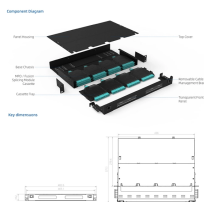

Our high-end factory makes indoor fiber optic cables that experience less temperature and mechanical stress and are provided with fireproofed protection to avoid easily burning. With a small bend radius, ...