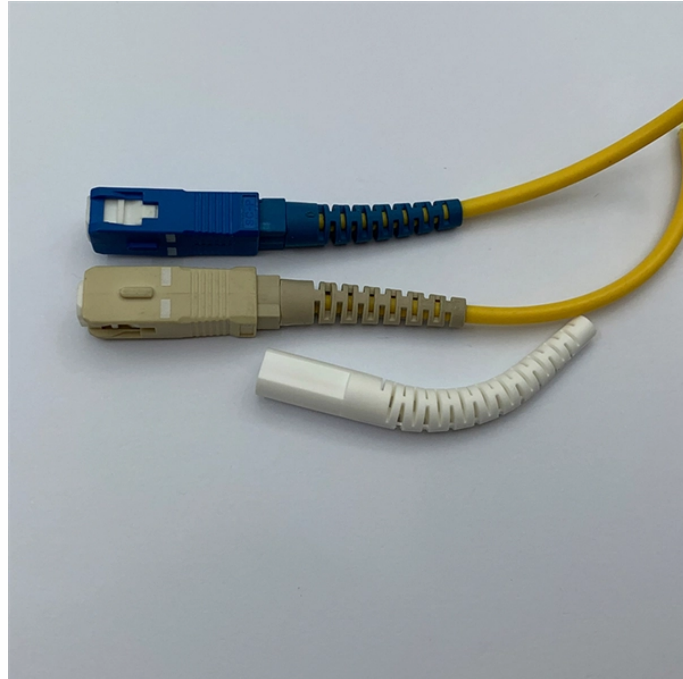

Indoor electrical distribution box with switch

Indoor electrical distribution box with switch

Shop for Electrical Boxes in Breakers, Distributors, and Load Centers. Buy products such as Hyper Tough PVC One-gang Box Receptacle Switch/Outlet Electrical Box TD35071Z, 4.25 in X 2.75 in X ...

Upgrade your home's electricity system with electrical panels at Ace. Find breaker boxes in a range of styles, with varying amps, volts, and circuits.

Equipped with a multifunctional electricity meter, leakage circuit breaker, and a maximum rated current of 20A branch circuit breaker; SAFE AND RELIABLE: This power outlet box comes with 4 NEMA 5 ...

Below are the most common electrical boxes, like the outlet box, junction box, light switch box, and fan box, as well as different gang boxes, from single gang and 2 gang, up to 3 gang, 4 gang, and beyond.

Switch/Outlet Box, 1-Gang, Screw-On, New/Old Work, Non-Metallic, Depth: 3-1/2". Cubic Inches: 22".

Electrical Boxes | Indoor, Outdoor & NEMA-Rated
— ATEK 28+ Years Serving nationwide Reliable
Indoor & Outdoor Electrical boxes Distributors for
Residential, Commercial Projects ATEK ...