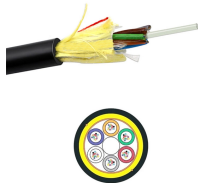

When you need steel, you need Bay Power. Looking for a metal enclosure? Step into Bay Power and choose from a variety of electrical enclosures from top manufacturers.