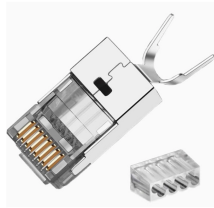

Indoor distribution box enclosure with 15 circuits

Indoor distribution box enclosure with 15 circuits

They house circuit breakers that control electricity flow to different areas of a home or workspace. Explore our available breaker boxes at Lowe's to find options in a range of sizes and configurations ...

Choose from our selection of electrical enclosures, including indoor enclosures, oil-resistant enclosures, and more. Same and Next Day Delivery.

Provides a dead front housing for PowerPact B circuit breakers, molded case switches, and motor circuit protectors to prevent personnel from accidentally contacting energized parts.

The cover is transparent so you can easily check circuit breaker state without open it. It is easy to install and convenient to use, simply mount it on your wall.

Knockable holes on the side the MCB enclosures, and size PG13.5, PG24, PG29. Ideal for outdoor applications, farms, chemical plants, machine tool and security applications