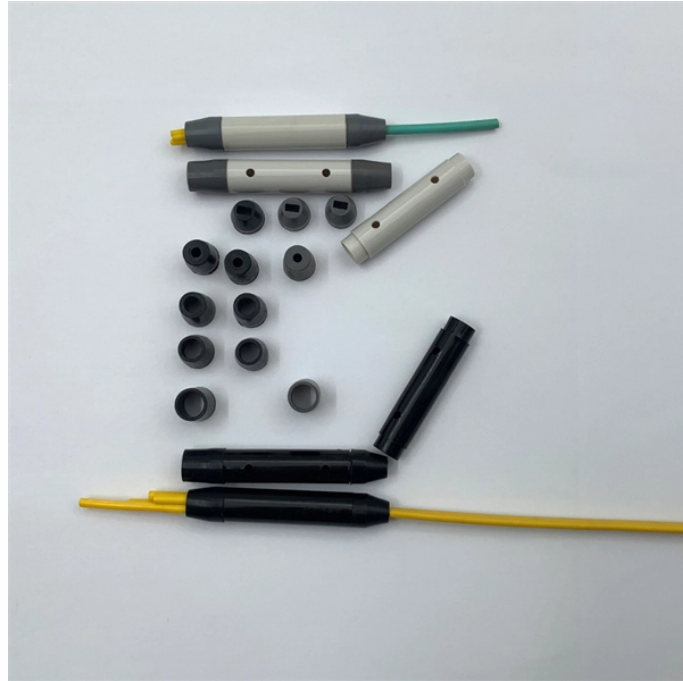

Indoor Single-Mode Six-Core Optical Cable

Indoor Single-Mode Six-Core Optical Cable

Explore CommScope's Fiber Optic Cables for reliable connectivity. Our high-quality fiber optic cabling solutions ensure seamless data transmission.

B2B guide to 6 core single mode fiber optic cable, covering customer pain points, product parameters, application fit, quality checks, customization, FAQ, and RFQ questions.

High-Quality Singlemode Fiber: 6 strands of 9/125 micron core/cladding for optimal performance at 1310nm/1550nm wavelengths. Plenum Rated Jacket: Fire-retardant PVC or FEP jacket for safe use ...

This yellow 1000-foot spool of fiber optic distribution cable is intended to use for long-distance indoor runs at high data transfer speeds which is necessary to power today's advanced networks and ...

This cable design is available in both riser rated and plenum rated versions for deployment in any inside plant re-code application. The UV-resistant outer jacket, coupled with dry waterblocking technology, ...