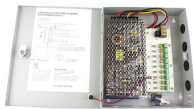

Corning Optical Communications reserves the right to improve, enhance, and modify the features and specifications of Corning Optical Communications products without prior notification.