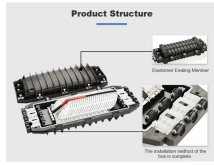

Indoor Drop Cables Selected Optical Communications Clear everything 12 Item found ClearCurve® Compact Drop, Indoor, Tight-Buffered Cable, Riser 2 Products DualDrop™ Round Drop Cable with ...

Indoor drop cable, riser, SM, 1-4F, flame retardant
 • G.657A1 or G.657A2 fiber recommended with better bending performance
 • Non-metallic structure available
 • Environment-friendly LSZH sheath
 • Novel ...

Indoor Flat FTTH Drop Fiber Optic Cable is a compact, bend-insensitive solution designed for in-building fiber and fiber-to-the-home (FTTH) installations and deployments, offering easy installation, high ...