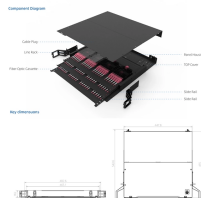

Indoor Drop Cables Selected Optical Communications Clear everything 12 Item found ClearCurve® Compact Drop, Indoor, Tight-Buffered Cable, Riser 2 Products DualDrop™ Round Drop Cable with ...

Indoor drop cable, riser, SM, 1-4F, flame retardant
 • G.657A1 or G.657A2 fiber recommended with better bending performance
 • Non-metallic structure available
 • Environment-friendly LSZH sheath
 • Novel ...

Indoor Flat FTTH Drop Fiber Optic Cable is a compact, bend-insensitive solution designed for in-building fiber and fiber-to-the-home (FTTH) installations and deployments, offering easy installation, high ...