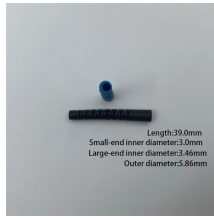

Indoor Drop Fiber Optic Cable Specifications and Models

Indoor Drop Fiber Optic Cable Specifications and Models

ZION COMMUNICATION offers a full range of FTTH drop cables for indoor and outdoor installations, including flat, round, figure-8, and pre-terminated fiber solutions using G.657.A2 bend ...

Indoor Drop Cables Selected Optical Communications Clear everything 12 Item found ClearCurve® Compact Drop, Indoor, Tight-Buffered Cable, Riser 2 Products DualDrop™ Round Drop Cable with ...

Indoor drop cable, riser, SM, 1-4F, flame retardant
 • G.657A1 or G.657A2 fiber recommended with better bending performance
 • Non-metallic structure available
 • Environment-friendly LSZH sheath
 • Novel ...