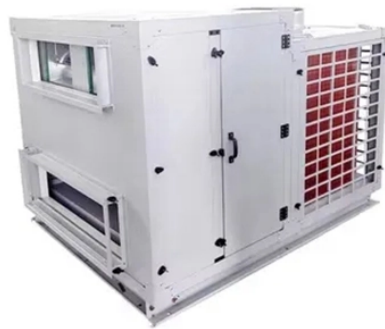

### Overview

Browse our selection of high-quality distribution boxes and enclosures for your electrical applications. All online orders will be dispatched from our central warehouse. Modular electrical distribution box A distribution box built to make the work easier for the electrical contractor. Modular enclosures 13 to 24 modules Selection of 13/18/24 surface and flush mounted modular enclosures. Electrical Enclosure prices from ATI Systems At ATI Systems, we have a wide range of the following electrical enclosures available: One can often not put a price on safety and for that matter – one's life. This is in fact true within the construction industry and especially when it comes to. Continue shopping - You are the amazing! Distribution Boxes - IP65 Waterproof (8 Way, 12 Way, 24 Way) – Durable, weatherproof enclosures designed for safe and organized electrical distribution. Ideal for indoor and outdoor use.