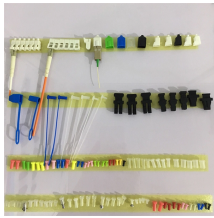

Indonesia Warranty SD-WAN Device 400G

Beli aneka produk Sd Wan online terlengkap dengan mudah, cepat & aman di Tokopedia. Kamu bisa menemukan toko penjual Sd Wan terdekat dari lokasi kamu sekarang. Mau cek harga Sd Wan ...

The Arista VeloCloud SD-WAN 7x0 Series come with a one-year limited hardware warranty, which covers parts, repair, or replacement with a 10 business day turn-around after the unit is received.

SD-WAN is a software-based networking solution that simplifies and improves WAN management by optimizing network traffic based on application needs, network conditions, and business policies.