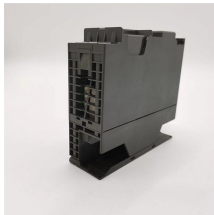

Indonesia ADSS Optical Cable OS2

Indonesia ADSS Optical Cable OS2

Kabel Gorelink ADSS (All-Dielectric Self-supporting) dirancang untuk instalasi dan penyebaran udara, yang cocok untuk berbagai aplikasi luar ruangan. Pendahuluan yang komprehensif ini akan ...

The ADSS (All Dielectric Self Supporting) optical cable is designed with Aramid Yarn as peripheral strength members, providing high tensile strength and non-metallic properties.

Single Jacket All-Dielectric Self-Supporting ADSS Fiber optic cable is ideal for installation in distribution as well as transmission enroute installations as its name indicates, there is no support ...