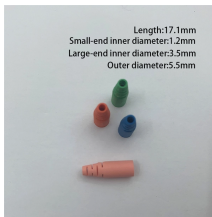

The average Cellular Tower Climber in the US makes \$53,014. The average bonus for a Cellular Tower Climber is \$32 which represents 0.06% of their salary, with 5% of people reporting ...

Occupational Employment and Wages, May 2023 49-2021 Radio, Cellular, and Tower Equipment Installers and Repairers Repair, install, or maintain mobile or stationary radio transmitting, ...