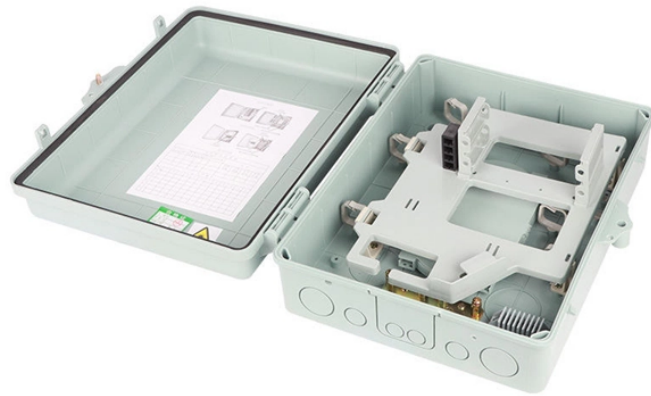

Imported PoE Switch SFP

Imported PoE Switch SFP

Get it now! The Intellinet 24-Port Gigabit Ethernet PoE Switch with 2 SFP Ports passes both data and electrical power to a number of PoE-compatible devices via standard Cat5e or Cat6 ...

With streamlined installation, less cabling, and a smart 5-speed fan that automatically adjusts based on thermal load, the DGS-1018P supports efficient deployments across retail, education, hospitality, ...

Featuring auto-detecting SFP slots and 4 auto-MDI/MDI-X Gigabit RJ45 ports, this PoE 4-Port Switch enables seamless integration between fiber optic and copper networks.

Power over Ethernet (PoE) technology has changed how networks are set up by delivering power and data over a single cable. However, using a PoE switch in conjunction with fast ...