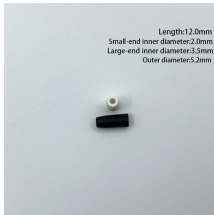

SFP vs SFP+ vs QSFP28 vs QSFP-DD: Master optical transceiver selection for 1G to 800G AI networks with our lab-verified guide.