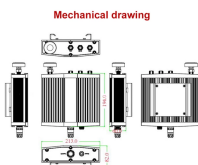

Looking for a reliable and cost-effective network patch panel? Our Cat 6 patch panels, ethernet patch panels and 48 port patch panels are from popular brands like Leviton®, Belden® and Hubbell®.