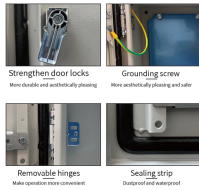

IP55 distribution box

NSYDBN1510 - Metal industrial box - low plain cover - H155xW105xD61 - IP55 - grey RAL 7035.