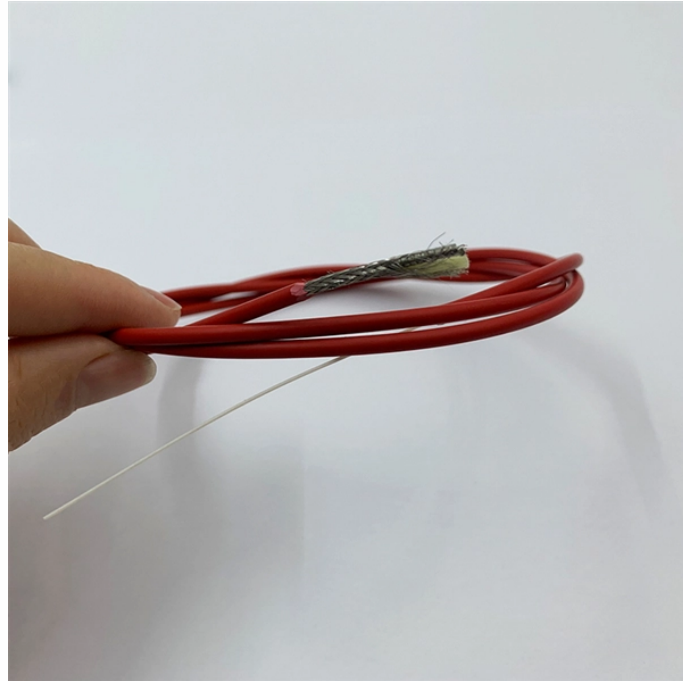

## IP Compoe Powered Switch

TL-SG1210P 10-Port Gigabit Desktop Switch with 8-Port PoE+ With 8 PoE+ ports, transfers data and power on one single cable Easy to use, with no configuration and installation needed

A PoE switch is a device that allows you to connect PoE devices to your network. A PoE switch can be used to connect network equipment such as routers and access points, but it's also useful for ...

CCTV Camera Pros is a direct supplier of devices that provide PoE for IP cameras, including individual power over Ethernet mid-span injectors, desktop PoE network switches, and rack mount PoE switches.