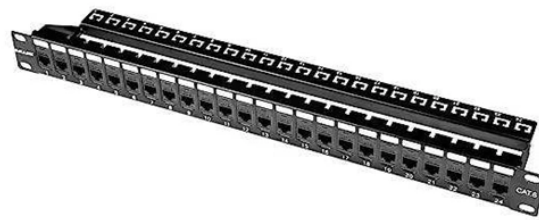

Huijue Rainproof Network Cable Tray Quotation