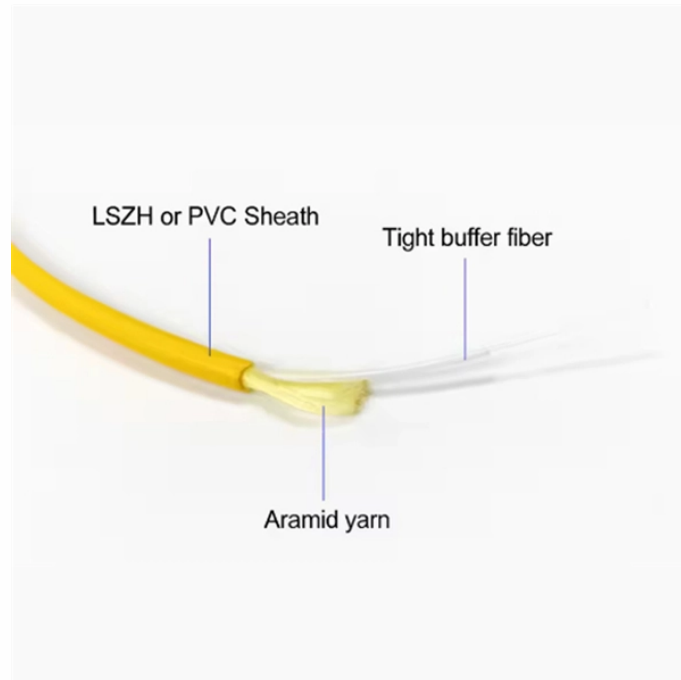

Huijue Optical Dimming Module