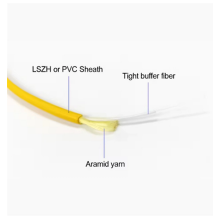

Huijue Fiber Optic Patch Cord Ic-Ic 10 Gigabit 10m

Huijue Fiber Optic Patch Cord Ic-Ic 10 Gigabit 10m

Up to 4% cash back. Terminated with durable ceramic ferrule ...

This comprehensive review analyzes 10 gigabit fiber optic patch cables with various connector types, including sc multimode, fc dual-core, and st duplex, covering custom lengths from ...

This multimode fiber cable adopts fiber America Kevlar Aramid Yarn, higher tensile strength. 50/125um fiber core and 2.0mm cable diameter provide maximum protection.

Supports 10G High-Speed Networks: ICC LC-LC patch cord provides optimal performance for 10 Gigabit Ethernet, Fibre Channel, and SAN applications in data centers. Compatible with VCSEL laser ...

High-Speed Data Transmission: This LC-LC 10 GIGABIT Multimode Duplex Fiber Optical Jumper Patch Cord supports high-speed data transmission up to 10Gbps, making it ideal for demanding ...

1688 buyer's encyclopedia recommends cost-effective pre-terminated fiber optic patch cords, supporting lc/sc/mpo interfaces, single-mode and multi-mode options, and custom lengths. ...

LC to LC OM3 laser-optimized Multimode fiber cables are crafted and designed for everyday Datacenters, Local Area Networks, and active components, OM3 is the standard of the multimode ...

LC to LC OM3 laser-optimized Multimode fiber cables are crafted and designed ...