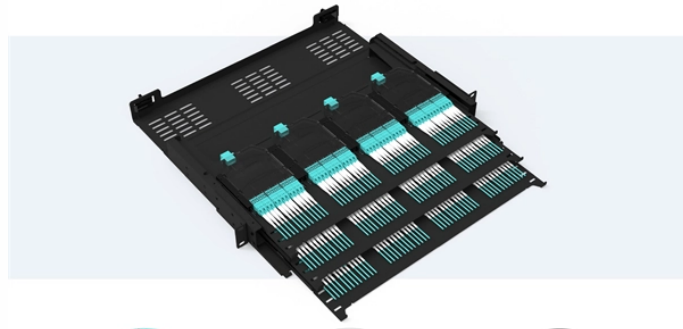

Huijue Fiber Optic Patch Cord FC

Pre-Terminated Patch Panel

- Standard 19" width
- Max 144 fibers in 1U
- Ultra-High Density Ready

Dual-rail, easy install & maintain

Lightweight ABS MPO cassette

Premium sheet metal with matte coating

Huijue Fiber Optic Patch Cord FC

FC-FC patch cords have strictly overdefined precise tolerances between the cable, the optical source, the emitter and the detector that ensures reliable data transfer in high speed fiber networks.

0.9mm Fiber Optic Patch Cord FC Upc, Find Details and Price about Fiber Optic Patch Cord Fiber Patch Cord from 0.9mm Fiber Optic Patch Cord FC Upc - Shanghai Huijue Network Communication ...

This product series covers Single-Mode (SM) and Multimode (MM, OM3/OM4) categories, supporting FC, LC, SC and other mainstream connector types with UPC and APC polishing options in both ...

Main products Optical Splitter, Fiber Patch Cord and 695 more Products from Hai'an Huijue Network Communication Equipment Co., Ltd. on Alibaba

Fiber optic patch cords are key components for efficient, low-loss optical signal transmission between devices and fiber optic cabling links.