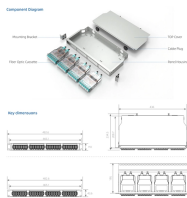

At the heart of this safety ecosystem lies the explosion-proof junction box, a device that's prevented over 12,000 industrial accidents annually according to 2023 IECEx reports. But what makes these ...