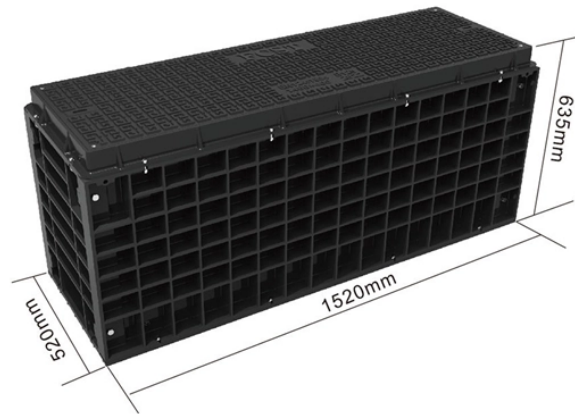

Huijue Distribution Box Household Circuit Breaker

Huijue Distribution Box Household Circuit Breaker

The HJ-501 Low Voltage Distribution Box by Huijue is a durable, customizable, and safety-certified enclosure designed for reliable power distribution in both indoor and outdoor environments.

Gone are the days of bulky boxes; today's Load Centers (breaker box, fuse box, circuit panel) offer contractors and homeowners an intuitive power system featuring enhanced safety, durable ...

This category contains a variety of electrical Breaker Boxes.

House Use Distribution Box All products AS/NZS House Use Electrical items House Use Distribution Box Jiahui JHSD2-18 18-Way Circuit Breaker Distribution Box 381mm*230mm*110mm IP65 ...

Circuit breaker boxes - also known as breaker panels or main breaker panels - keep the lights on, electronic devices powered up and the refrigerator running. They host circuit breakers designed to ...