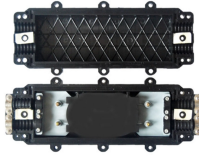

## Huijue Communication Fiber Optic Sensor Products

Covering specifications from 8-core to 48-core, the products are made of multiple materials such as SMC, metal, and plastic. Suitable for the construction of optical fiber access networks, they provide ...