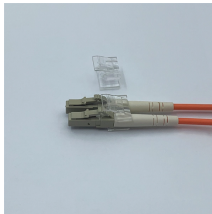

Hai'an Huijue Network Communication Equipment Co., Ltd. Products: Optical Splitter, Fiber Patch Cord, MPO, Optical Distribution Cabinet, Fiber Splice Closure