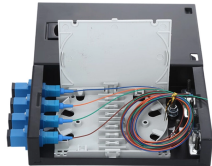

This plug-and-play unmanaged switch eliminates the need for complex electrical wiring. Four auto-sensing duplex-capable copper ports and four POE+ ports in a compact metal case.

Search Newegg for 8 port core switch. Get fast shipping and top-rated customer service.

Easy managed Ethernet switch with 8*10/100/1000M RJ45 ports. It can support Web management, cloud platform, mobile APP operation and maintenance management, and external 5W power adapter.

The switch size is smaller than that of the previous generation. The regulation-compliant open area, excellent space layout, and right-angle power plug ensures security.