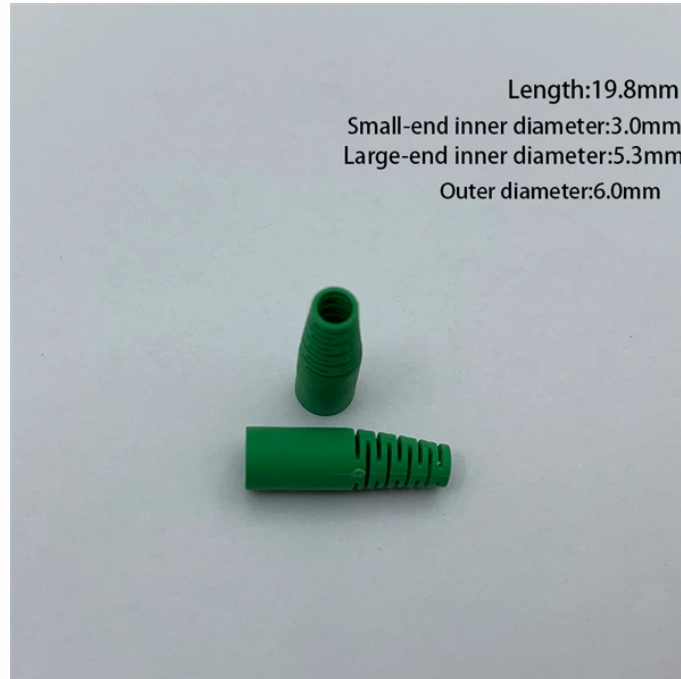

Huijue 72-core ODF fiber optic distribution frame

Huijue 72-core ODF fiber optic distribution frame

Rack-mounted Optical Distribution Frame 72cores, Find Details and Price about Fiber Optic Distribution Box Fiber Distribution Unit from Rack-mounted Optical Distribution Frame 72cores - Shanghai Huijue ...

ODF Wall Mounted 72 core Optical distribution Frame Rated 5.00 out of 5 based on 1 customer rating (1 customer review)

72 Core ODF Optical Distribution Frame (ODF) is a device used in fiber-optic telecommunications networks to connect, manage and distribute optical fibers from incoming and outgoing cables.