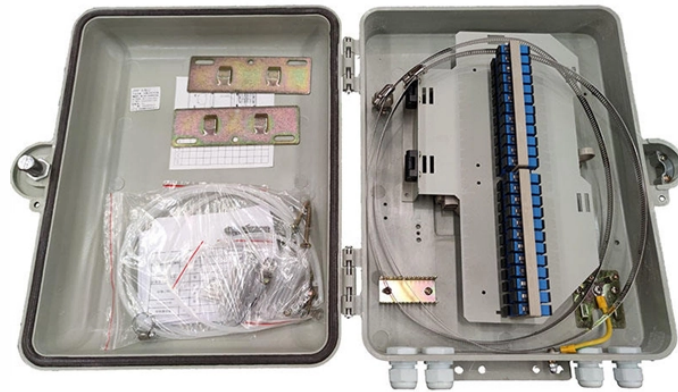

Huijue 5-Port Gigabit Switch with Optical Port

Huijue 5-Port Gigabit Switch with Optical Port

Features 4 x 10/100/1000Mbps ports that support the IEEE 802.3at and IEEE 802.3af PoE protocols, supplying up to 30 W on each PoE port and providing a total power budget of 35 W. This allows you ...

With simple and mini exquisite body, the switch is plug and play and easy to use, suitable for home, school, dormitory, office, small monitoring and other simple network environments.

The RG-ES205GC belongs to the Ruijie Switches series and is a 5-Port Gigabit Smart Cloud Managed Non-PoE Switch. This high-performance switch offers advanced features and capabilities to meet the ...

DS-3E0505HP-E switch is a Gigabit 5 port Layer 2 Hi-PoE switch providing advanced PoE power supply technology and Gigabit networks. The switches support Hi-PoE, long range, port isolation, and PoE ...

DS-3E0505HP-E switches are layer 2 Hi-PoE switches, providing advanced PoE power supply technology and Gigabit networks design on the basis of highperformance access to ensure stable ...

In this guide, we've tested and reviewed the best 5-port Ethernet switches available on the market. From speed and durability to advanced features like Power over Ethernet (PoE) and ...