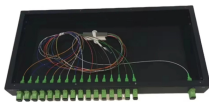

Founded in 2002, Huijue Group is a leading Energy Storage Equipment Manufacturers, a high-tech service provider integrating intelligent network communication equipment, new energy and applications.