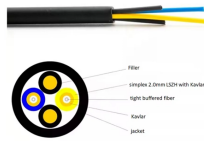

Part Number: For Mercedes 2189009303 / A2189009303 / A 218 900 93 03 / 218 900 93 03 For Mercedes 1668203589 / A1668203589 / A 166 820 35 89 / 166 820 35 89 E101877B Package ...