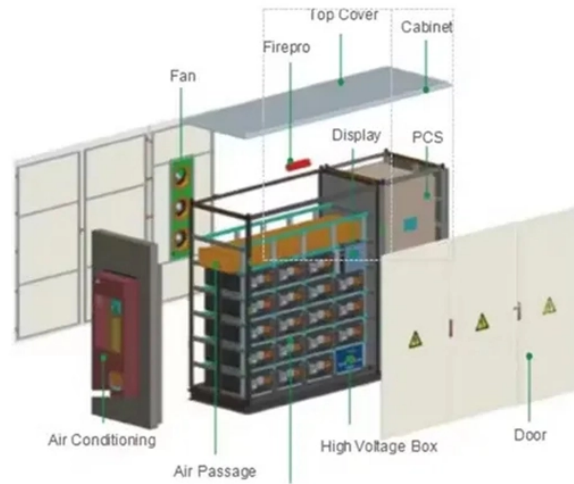

## Hub with optical module port

Model GS7000 Optical Hub station. The LCM is equipped with a USB port to enable connection to a local PC/laptop. The Model GS7000 ViewPort software must be installed on the PC/laptop to allow ...

Explore Optical Hub and Broadband Cabinets from Charles Industries, including OLT & OTN Cabinets for reliable fiber network deployment. Request a quote now!

The hub provides star RS485 bus connection, and each port has short-circuit and open-circuit protection. The optical isolation voltage is up to 2500V, and users can easily improve the RS485 bus ...

The Seal/O-270U is an optically isolated USB hub that connects up to seven USB peripherals and protects the host computer from voltages up to 1500 VAC. The Seal/O-270U is ideal for adding USB ...

Available with two or three high level RF output ports, it is the ideal platform for delivering video (digital and analog) as well as high-speed data services over advanced hybrid fiber/coax (HFC) networks.