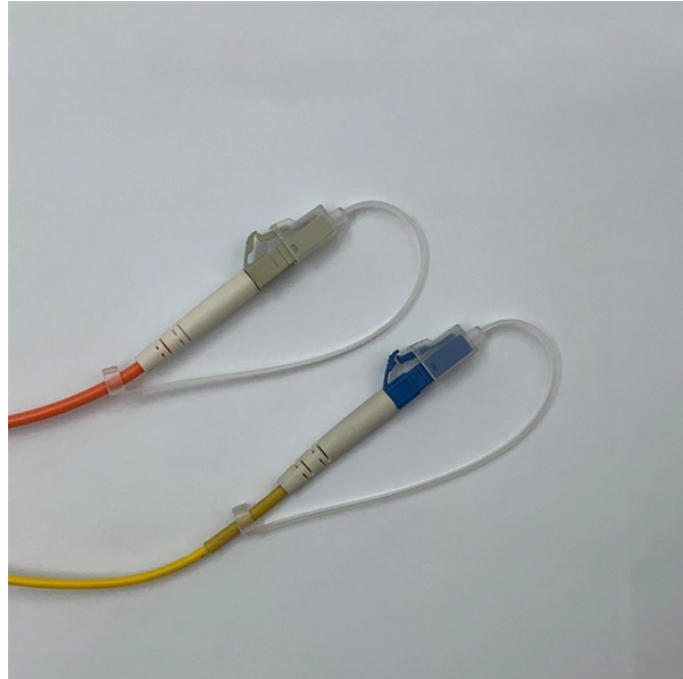

Huawei power distribution box casing price

Overview

For further information about the Huawei CR5B0PWRBX60 and its price, including the CR5B0PWRBX60 datasheet, you can contact us through Live Chat or send an email to . These distribute power to load by one DC power supply under the condition of DC power supply dual input. Typical application scenarios include enterprise communications and small base stations. This is a compact DC. This product is a 4 U (177). Our products has been shipped to Russian, USA, Malaysia, Arab, India and etc, and also got good positive feedback from customers. We sincerely wish to. The Huawei CR5B0PWRBX60 is a robust Power Distribution Cabinet designed for efficient power management in high-demand environments. Operating at 220V and supporting a frequency of 50/60HZ, this cabinet delivers up to 72000mA of power.

Huawei power distribution box casing price

This product is a 4 U (177.8 mm) power distribution box that complies with the IEC297 standard. It can convert 12 DC input lines into 24 DC output lines. It includes A and B power ...

Huawei Power Cabinets Huawei DBS3900 Power Cabinet spare parts for sale sales@1com Please click below RED link to download spreadsheet Huawei DBS3900-Spare-Parts-Catalogue ...

Huawei 2200 W AC Power Distribution Box. A 2200 W AC power distribution box provides short-circuit protection and overload protection. Typical application: two AC inputs (1+1). The delivered terminal ...

Huawei DPD100-6-20 is a DC Power Distribution Box featuring dual inputs and multiple outputs, designed for efficient power management in telecom and data center environments.

Only trained and qualified personnel are allowed to install, operate, and maintain Huawei equipment, and they must understand basic safety precautions to avoid hazards.