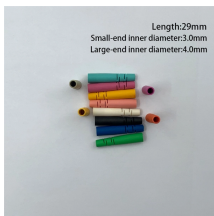

In addition to the optical-to-electrical conversion function, the optical forwarding module integrates many signal processing functions, such as MUX/DEMUX, CDR, function control, performance data ...