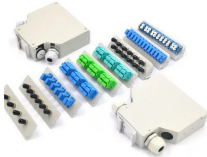

Description ... Huawei SFP+STACK-CU0M5 10G SFP+ Stack Cable, 0.5m Price in Dubai UAE by Huawei SKU: SFP+STACK-CU0M5 Fast Shipping

Optimized for Direct Attach:Designed as a DAC cable, perfect for direct attach applications. High Data Rate Capability:Supports both 10G and 40G data rates, ensuring high-speed connectivity for your ...

High-speed 10G SFP+ dedicated stack cable (1.5m) for Huawei switches. Ideal for ...

High-speed 10G SFP+ dedicated stack cable (1.5m) for Huawei switches. Ideal for data center and enterprise network expansion. Hardware compatibility guaranteed.

Huawei SFP-10G-CU0M5 High speed dedicated stack cable, provided by Huawei China authorized reseller partner, bulk stocks and low price.

The Huawei SFP-10G-CU1M5 is a high-speed, passive, dedicated stack cable that connects multiple networking devices, such as switches, compactly and efficiently. This 1.5-meter cable enables fast ...

10G SFP+ high-speed stack cable for Huawei devices, enabling fast data transfers and efficient stacking. 1.5m cable length provides flexibility for device connections in data centers and networks. ...