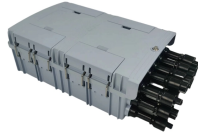

Based on cutting-edge hardware and Huawei Versatile Routing Platform (VRP) software, the S5700 provides a large switching capacity, high reliability (double power slots and hardware Ethernet OAM), ...