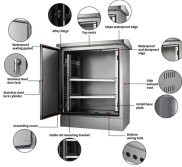

Huawei wants a mesh that can scale up to perhaps a million processors. As a result, a SuperNode can be as large as an entire data center. The large scale of the system means that it's ...

Even more exciting is the extension of optical I/O (OIO) technology to inter-chip interconnects, opening up new avenues for the deployment of next-generation supernodes in AI ...