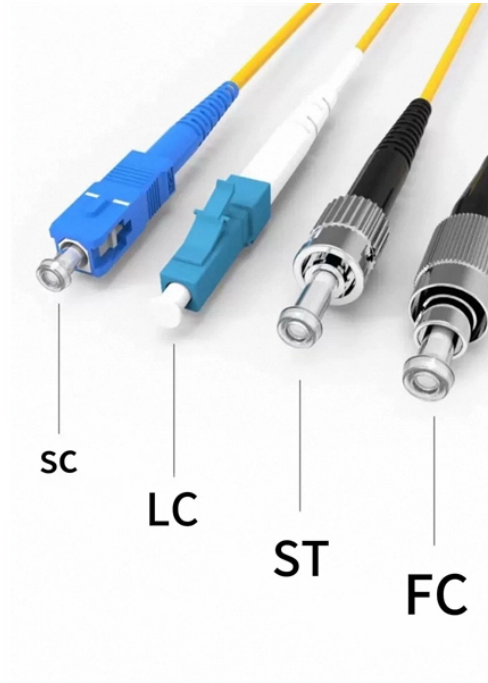

Huawei Power Cabinet Integrated System