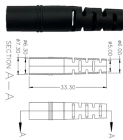

Huawei provides a full series of pluggable optical modules. A wide variety of modules give you flexible plug-and-play options for all types of interfaces.