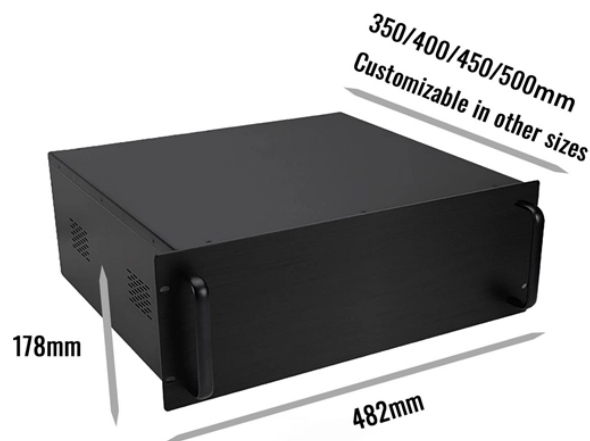

Huawei LTE optical module model

Huawei LTE optical module model

An optical module is a component that completes electrical/optical conversion on an optical network. Figure 3-198 shows the structure of an optical module.