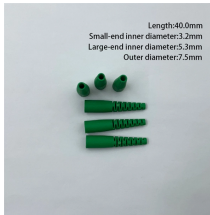

FluxLight's LS-SFP-LX-FL is a Huawei® compatible 1000Base SFP Optical ...