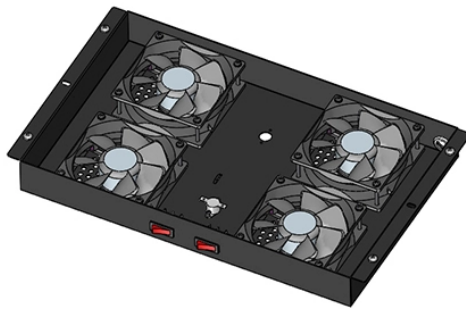

Huawei Fiber Optic Small Switch

Huawei Fiber Optic Small Switch

Showing 1-12 of 144 results Show sidebar

Huawei CloudEngine 8800 series (CE8800) switches are 100G Ethernet switches designed for data centers and high-end campus networks. The switches provide high-performance, high-density 100 ...

AOC An active optical cable (AOC) is a fixed-length optical fiber with optical modules at both ends. It can be directly connected to an optical port on a device. In short-distance connection scenarios, AOCs ...