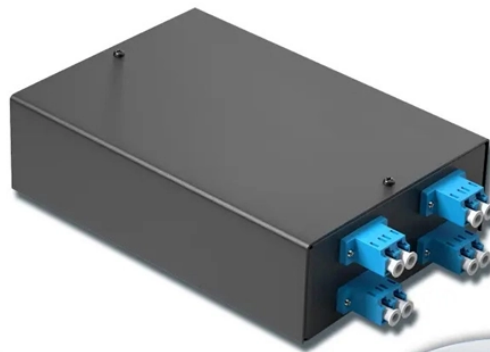

## Huawei F1002-AC-H1 Optical Module

4-port 8-core LC wall-mounted fiber terminal box (empty frame)

Surface painted

Scientific plate fiber

Cold-rolled steel plate

Lifetime quality assurance

Free shipping

Customizable for telecommunications

## Huawei F1002-AC-H1 Optical Module

Huawei eKitOptiX F1002-AC-H1 is an enterprise optical gateway. The device provides optical port and Ethernet ports in the uplink direction, and optical ports, Ethernet ports, and USB port in the downlink ...

View and Download Huawei F1002-AC-H1 quick start manual online. F1002-AC-H1 gateway pdf manual download. Also for: F1001-ac.

Huawei eKitOptiX F1002-AC-H1 is an enterprise optical gateway. The device provides optical port and Ethernet ports in the uplink direction, and optical ports, Ethernet ports, and USB port in the downlink ...